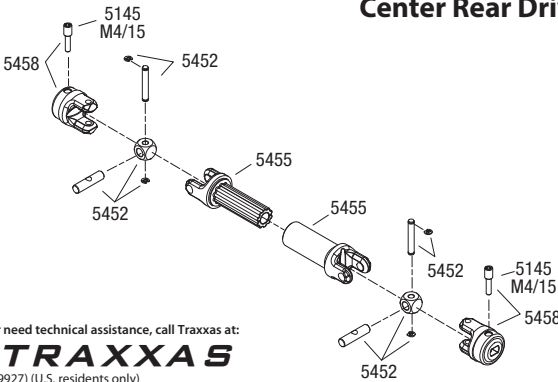

Driveshaft Assemblies

Center Front Driveshaft Assembly (5459)

Center Rear Driveshaft Assembly

If you have any questions or need technical assistance, call Traxxas at:
1-888-TRAXXAS
(1-888-872-9927) (U.S. residents only)

Axle Driveshaft Assembly Available fully assembled as part #5451

5450 Assembled
Halfshafts (only)
with glued boot