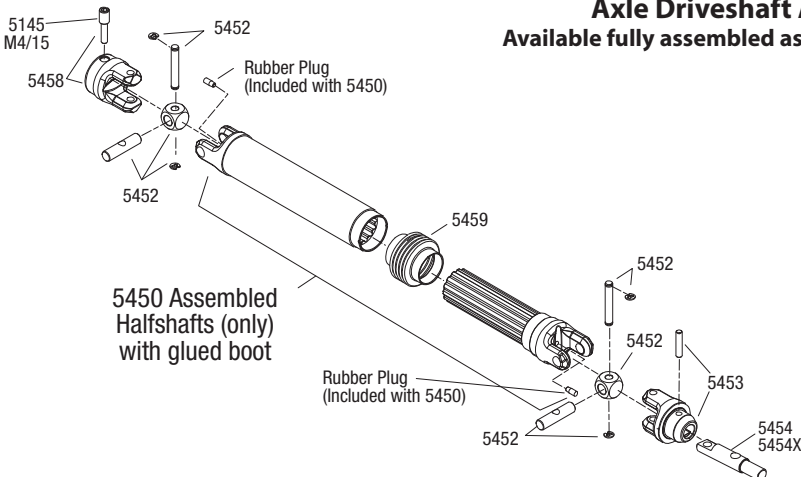

Driveshaft Assemblies

Center Front Driveshaft Assembly (5459)

Center Rear Driveshaft Assembly

If you have any questions or need technical assistance, call Traxxas at:
1-888-TRAXXAS
(1-888-872-9927) (U.S. residents only)

Axle Driveshaft Assembly Available fully assembled as part #5451

5450 Assembled
Halfshafts (only)
with glued boot